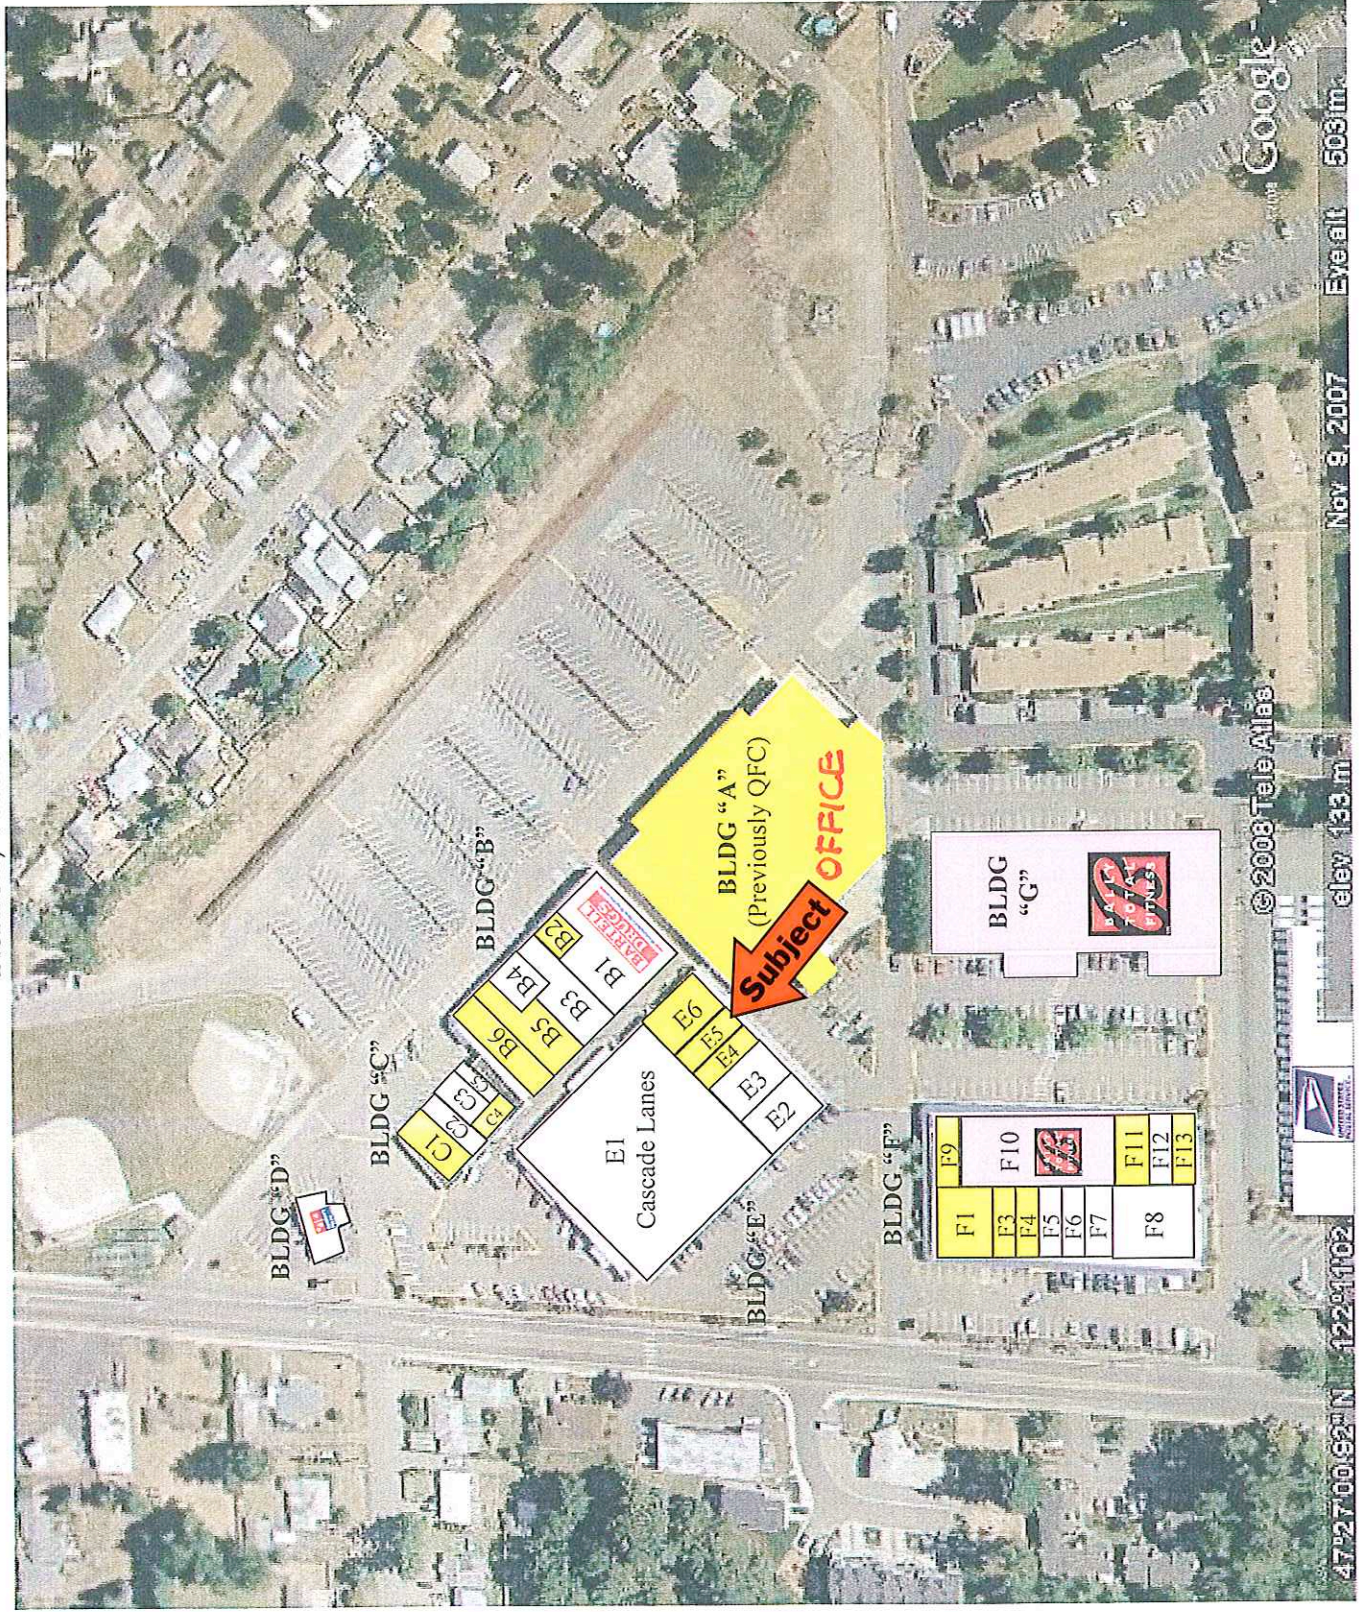

Cascade Plaza at Spring Glen

17060 116th Avenue SE

Renton, WA 98058

Cascade Plaza at Spring Glen

17060 116th Avenue SE

Renton, WA 98058